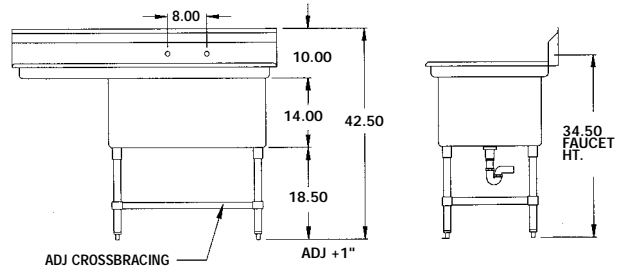

■ Supplied with stainless steel drain basket and strainer.

ECONOMY MF2L SERIES

AEROSPEC 2F2L SERIES

BOWL Width	BOWL Length	UNIT Width	UNIT Length	DRAIN BOARD Length	A Drain	B Drain	C Drain	ECONOMY MF2 Model #	DELUX 3F2 Model #	AEROSPEC 2F2 Model #	Ship Weight	Cubic Feet	Sets, Faucet Holes
------------	-------------	------------	-------------	--------------------	---------	---------	---------	---------------------	-------------------	----------------------	-------------	------------	--------------------

**21" WIDE**

21	16	27	54.25	18	10.75	13.75	16	MF2-2116-18L	3F2-2116-18L	2F2-2116-18L	110	18	ONE
21	16	27	60.25	24	10.75	13.75	16	MF2-2116-24L	3F2-2116-24L	2F2-2116-24L	115	20	ONE
21	16	27	66.25	30	10.75	13.75	16	MF2-2116-30L	3F2-2116-30L	2F2-2116-30L	120	22	ONE
21	16	27	72.25	36	10.75	13.75	16	MF2-2116-36L	3F2-2116-36L	2F2-2116-36L	125	24	ONE