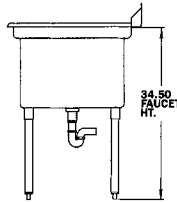

■ Supplied with stainless steel drain basket and strainer.

ECONOMY MF2L SERIES

AEROSPEC 2F2L SERIES

BOWL Width	BOWL Length	UNIT Width	UNIT Length	DRAIN BOARD Length	A Drain	B Drain	C Drain	ECONOMY MF2 Model #	DELUX 3F2 Model #	AEROSPEC 2F2 Model #	Ship Weight	Cubic Feet	Sets, Faucet Holes
------------	-------------	------------	-------------	--------------------	---------	---------	---------	---------------------	-------------------	----------------------	-------------	------------	--------------------

**21" WIDE**

21	16	27	54.25	18	10.75	13.75	16	MF2-2116-18L	3F2-2116-18L	2F2-2116-18L	110	18	ONE
21	16	27	60.25	24	10.75	13.75	16	MF2-2116-24L	3F2-2116-24L	2F2-2116-24L	115	20	ONE
21	16	27	66.25	30	10.75	13.75	16	MF2-2116-30L	3F2-2116-30L	2F2-2116-30L	120	22	ONE
21	16	27	72.25	36	10.75	13.75	16	MF2-2116-36L	3F2-2116-36L	2F2-2116-36L	125	24	ONE

**24" WIDE**

24	18	30	58.25	18	11.75	13.75	18	MF2-2418-18L	3F2-2418-18L	2F2-2418-18L	115	19	ONE
24	18	30	64.25	24	11.75	13.75	18	MF2-2418-24L	3F2-2418-24L	2F2-2418-24L	120	21	ONE
24	18	30	70.25	30	11.75	13.75	18	MF2-2418-30L	3F2-2418-30L	2F2-2418-30L	125	23	ONE
24	18	30	76.25	36	11.75	13.75	18	MF2-2418-36L	3F2-2418-36L	2F2-2418-36L	130	25	ONE