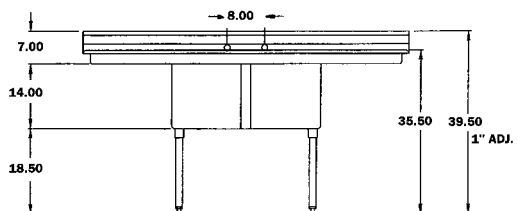

■ Supplied with stainless steel drain basket and strainer.

ECONOMY MF2LR SERIES

AEROSPEC 2F2LR SERIES

BOWL Width	BOWL Length	UNIT Width	UNIT Length	DRAIN BOARD Length	A Drain	B Drain	C Drain	ECONOMY MF2 Model #	DELUX 3F2 Model #	AEROSPEC 2F2 Model #	Ship Weight	Cubic Feet	Sets, Faucet Holes
------------	-------------	------------	-------------	--------------------	---------	---------	---------	---------------------	-------------------	----------------------	-------------	------------	--------------------

21" WIDE

21	16	27	71	18	27.5	13.75	16	MF2-2116-18LR	3F2-2116-18LR	2F2-2116-18LR	130	23	ONE
21	16	27	83	24	33.5	13.75	16	MF2-2116-24LR	3F2-2116-24LR	2F2-2116-24LR	140	27	ONE
21	16	27	95	30	39.5	13.75	16	MF2-2116-30LR	3F2-2116-30LR	2F2-2116-30LR	150	31	ONE
21	16	27	107	36	45.5	13.75	16	MF2-2116-36LR	3F2-2116-36LR	2F2-2116-36LR	160	35	ONE

20" WIDE

20	20	26	83	20	31.5	13.25	20	MF2-2020-20LR	3F2-2020-20LR	2F2-2020-20LR	140	27	ONE
20	20	26	91	24	35.5	13.25	20	MF2-2020-24LR	3F2-2020-24LR	2F2-2020-24LR	150	33	ONE
20	20	26	103	30	41.5	13.25	20	MF2-2020-30LR	3F2-2020-30LR	2F2-2020-30LR	160	36	ONE
20	20	26	115	36	47.5	13.25	20	MF2-2020-36LR	3F2-2020-36LR	2F2-2020-36LR	170	40	ONE