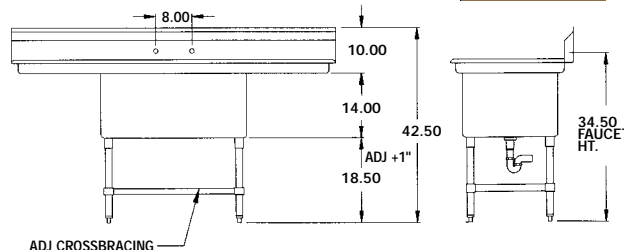

■ Supplied with stainless steel drain basket and strainer.

ECONOMY MF2LR SERIES

AEROSPEC 2F2LR SERIES

BOWL Width	BOWL Length	UNIT Width	UNIT Length	DRAIN BOARD Length	A Drain	B Drain	C Drain	ECONOMY MF2 Model #	DELUX 3F2 Model #	AEROSPEC 2F2 Model #	Ship Weight	Cubic Feet	Sets, Faucet Holes
------------	-------------	------------	-------------	--------------------	---------	---------	---------	---------------------	-------------------	----------------------	-------------	------------	--------------------

21" WIDE

21	16	27	71	18	27.5	13.75	16	MF2-2116-18LR	3F2-2116-18LR	2F2-2116-18LR	130	23	ONE
21	16	27	83	24	33.5	13.75	16	MF2-2116-24LR	3F2-2116-24LR	2F2-2116-24LR	140	27	ONE
21	16	27	95	30	39.5	13.75	16	MF2-2116-30LR	3F2-2116-30LR	2F2-2116-30LR	150	31	ONE
21	16	27	107	36	45.5	13.75	16	MF2-2116-36LR	3F2-2116-36LR	2F2-2116-36LR	160	35	ONE

20" WIDE

20	20	26	83	20	31.5	13.25	20	MF2-2020-20LR	3F2-2020-20LR	2F2-2020-20LR	140	27	ONE
20	20	26	91	24	35.5	13.25	20	MF2-2020-24LR	3F2-2020-24LR	2F2-2020-24LR	150	33	ONE
20	20	26	103	30	41.5	13.25	20	MF2-2020-30LR	3F2-2020-30LR	2F2-2020-30LR	160	36	ONE
20	20	26	115	36	47.5	13.25	20	MF2-2020-36LR	3F2-2020-36LR	2F2-2020-36LR	170	40	ONE