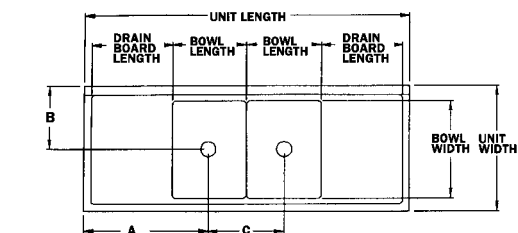

■ Supplied with stainless steel drain basket and strainer.

ECONOMY MF2LR SERIES

AEROSPEC 2F2LR SERIES

BOWL Width	BOWL Length	UNIT Width	UNIT Length	DRAIN BOARD Length	A Drain	B Drain	C Drain	ECONOMY MF2 Model #	DELUX 3F2 Model #	AEROSPEC 2F2 Model #	Ship Weight	Cubic Feet	Sets, Faucet Holes
------------	-------------	------------	-------------	--------------------	---------	---------	---------	---------------------	-------------------	----------------------	-------------	------------	--------------------

21" WIDE

21	16	27	71	18	27.5	13.75	16	MF2-2116-18LR	3F2-2116-18LR	2F2-2116-18LR	130	23	ONE
21	16	27	83	24	33.5	13.75	16	MF2-2116-24LR	3F2-2116-24LR	2F2-2116-24LR	140	27	ONE
21	16	27	95	30	39.5	13.75	16	MF2-2116-30LR	3F2-2116-30LR	2F2-2116-30LR	150	31	ONE
21	16	27	107	36	45.5	13.75	16	MF2-2116-36LR	3F2-2116-36LR	2F2-2116-36LR	160	35	ONE

20" WIDE

20	20	26	83	20	31.5	13.25	20	MF2-2020-20LR	3F2-2020-20LR	2F2-2020-20LR	140	27	ONE
20	20	26	91	24	35.5	13.25	20	MF2-2020-24LR	3F2-2020-24LR	2F2-2020-24LR	150	33	ONE
20	20	26	103	30	41.5	13.25	20	MF2-2020-30LR	3F2-2020-30LR	2F2-2020-30LR	160	36	ONE
20	20	26	115	36	47.5	13.25	20	MF2-2020-36LR	3F2-2020-36LR	2F2-2020-36LR	170	40	ONE