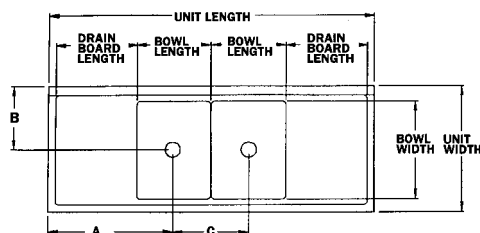

■ Supplied with stainless steel drain basket and strainer.

ECONOMY MF2LR SERIES

AEROSPEC 2F2LR SERIES

BOWL Width	BOWL Length	UNIT Width	UNIT Length	DRAIN BOARD Length	A Drain	B Drain	C Drain	ECONOMY MF2 Model #	DELUX 3F2 Model #	AEROSPEC 2F2 Model #	Ship Weight	Cubic Feet	Sets, Faucet Holes
------------	-------------	------------	-------------	--------------------	---------	---------	---------	---------------------	-------------------	----------------------	-------------	------------	--------------------

21" WIDE

21	16	27	71	18	27.5	13.75	16	MF2-2116-18LR	3F2-2116-18LR	2F2-2116-18LR	130	23	ONE
21	16	27	83	24	33.5	13.75	16	MF2-2116-24LR	3F2-2116-24LR	2F2-2116-24LR	140	27	ONE
21	16	27	95	30	39.5	13.75	16	MF2-2116-30LR	3F2-2116-30LR	2F2-2116-30LR	150	31	ONE
21	16	27	107	36	45.5	13.75	16	MF2-2116-36LR	3F2-2116-36LR	2F2-2116-36LR	160	35	ONE

20" WIDE

20	20	26	83	20	31.5	13.25	20	MF2-2020-20LR	3F2-2020-20LR	2F2-2020-20LR	140	27	ONE
20	20	26	91	24	35.5	13.25	20	MF2-2020-24LR	3F2-2020-24LR	2F2-2020-24LR	150	33	ONE
20	20	26	103	30	41.5	13.25	20	MF2-2020-30LR	3F2-2020-30LR	2F2-2020-30LR	160	36	ONE
20	20	26	115	36	47.5	13.25	20	MF2-2020-36LR	3F2-2020-36LR	2F2-2020-36LR	170	40	ONE