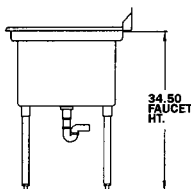

■ Supplied with stainless steel drain basket and strainer.

ECONOMY MF2LR SERIES

AEROSPEC 2F2LR SERIES

BOWL Width	BOWL Length	UNIT Width	UNIT Length	DRAIN BOARD Length	A Drain	B Drain	C Drain	ECONOMY MF2 Model #	DELUX 3F2 Model #	AEROSPEC 2F2 Model #	Ship Weight	Cubic Feet	Sets, Faucet Holes
------------	-------------	------------	-------------	--------------------	---------	---------	---------	---------------------	-------------------	----------------------	-------------	------------	--------------------

21" WIDE

21	16	27	71	18	27.5	13.75	16	MF2-2116-18LR	3F2-2116-18LR	2F2-2116-18LR	130	23	ONE
21	16	27	83	24	33.5	13.75	16	MF2-2116-24LR	3F2-2116-24LR	2F2-2116-24LR	140	27	ONE
21	16	27	95	30	39.5	13.75	16	MF2-2116-30LR	3F2-2116-30LR	2F2-2116-30LR	150	31	ONE
21	16	27	107	36	45.5	13.75	16	MF2-2116-36LR	3F2-2116-36LR	2F2-2116-36LR	160	35	ONE

24" WIDE

24	18	30	75	18	28.5	13.75	18	MF2-2418-18LR	3F2-2418-18LR	2F2-2418-18LR	135	25	ONE
24	18	30	87	24	34.5	13.75	18	MF2-2418-24LR	3F2-2418-24LR	2F2-2418-24LR	145	29	ONE
24	18	30	99	30	40.5	13.75	18	MF2-2418-30LR	3F2-2418-30LR	2F2-2418-30LR	155	32	ONE
24	18	30	111	36	46.5	13.75	18	MF2-2418-36LR	3F2-2418-36LR	2F2-2418-36LR	165	36	ONE