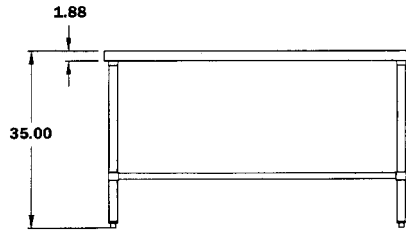

- Tables over 72" in length are shipped with six legs.
- All feet have a full 1" adjustability.
- Crossbracing is fully adjustable.

A Width	B Length	ECONOMY 16GA 430 Model #	DELUX 16GA 304 Model #	PREMIUM 14GA 304 Model #	AEROSPEC 14GA 304 Model #	Ship Weight	Cubic Feet
24" WIDE							
24	24	4TGX-2424	3TGX-2424	2TGX-2424	1TGX-2424	25	3
24	30	4TGX-2430	3TGX-2430	2TGX-2430	1TGX-2430	42	3
24	36	4TGX-2436	3TGX-2436	2TGX-2436	1TGX-2436	53	4
24	48	4TGX-2448	3TGX-2448	2TGX-2448	1TGX-2448	64	5
24	60	4TGX-2460	3TGX-2460	2TGX-2460	1TGX-2460	74	7
24	72	4TGX-2472	3TGX-2472	2TGX-2472	1TGX-2472	85	8
24	84	4TGX-2484	3TGX-2484	2TGX-2484	1TGX-2484	103	9
24	96	4TGX-2496	3TGX-2496	2TGX-2496	1TGX-2496	114	11
24	108	4TGX-24108	3TGX-24108	2TGX-24108	1TGX-24108	130	12
24	120	4TGX-24120	3TGX-24120	2TGX-24120	1TGX-24120	227	13
24	132	4TGX-24132	3TGX-24132	2TGX-24132	1TGX-24132	251	15
24	144	4TGX-24144	3TGX-24144	2TGX-24144	1TGX-24144	266	16

30" WIDE							
30	24	4TGX-3024	3TGX-3024	2TGX-3024	1TGX-3024	47	3
30	30	4TGX-3030	3TGX-3030	2TGX-3030	1TGX-3030	52	4
30	36	4TGX-3036	3TGX-3036	2TGX-3036	1TGX-3036	59	5
30	48	4TGX-3048	3TGX-3048	2TGX-3048	1TGX-3048	72	7
30	60	4TGX-3060	3TGX-3060	2TGX-3060	1TGX-3060	85	8
30	72	4TGX-3072	3TGX-3072	2TGX-3072	1TGX-3072	93	10
30	84	4TGX-3084	3TGX-3084	2TGX-3084	1TGX-3084	113	12
30	96	4TGX-3096	3TGX-3096	2TGX-3096	1TGX-3096	126	13
30	108	4TGX-30108	3TGX-30108	2TGX-30108	1TGX-30108	150	15
30	120	4TGX-30120	3TGX-30120	2TGX-30120	1TGX-30120	261	17
30	132	4TGX-30132	3TGX-30132	2TGX-30132	1TGX-30132	268	18
30	144	4TGX-30144	3TGX-30144	2TGX-30144	1TGX-30144	283	20

All dimensions are typical (tol. ±1/2"). • For Accessories and Options see pages TS-5A, TS-5B.