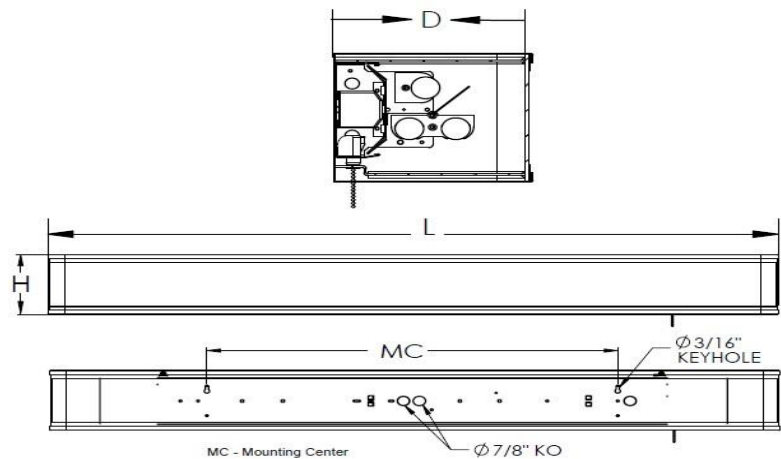

Construction:

The ballast/wiring channel is formed from 22-gauge steel and is provided with keyhole mounting slots and wiring access. An internal divider provides separate lamp compartments for controlled up light and down light. The decorative bands are stamped steel and glued to the diffuser. Fixture can mount horizontally only. Power connections can be made in the fixture wiring channel or in a standard junction box (not included).

Finish:

All metal parts are finished in plated satin nickel or champagne. Internal housing is finished in a lighting grade baked white enamel.

Diffuser:

Diffuser is 0.070" thick matte white acrylic for the down light, clear frosted acrylic for up light, and a white linen pattern acrylic front. Frame mounts to electrical channel with two decorative screws.

Lamping:

For use with (3) T* lamps., not included.

Electrical (LED):

The unit is wired with two UL recognized LED Drivers. The shorter length fixtures produce 1350 source lumens upward, and 2700 down, while the longer fixtures provide 1800 source lumens upward and 3600 down. Four position pull switch (on up, on down, on both, all off) are standard and located near the right side of the fixture. LED nightlight with on/off control pull-switch is included.

Ordering Specifications:

FLORESCENT

Satin Nickel	Champagne	Qty	Lamp	H	L	D	MC
AL-8ENS523BHSAFX	AL-8ECA523BHSAFX	3	F25T8	4-5/8"	44-1/4"	6-1/2"	29-1/8"
AL-8ENS233BHSAFX	AL-8ECA233BHSAFX	3	F32T8	4-5/8"	56-1/4"	6-1/2"	41-1/8"