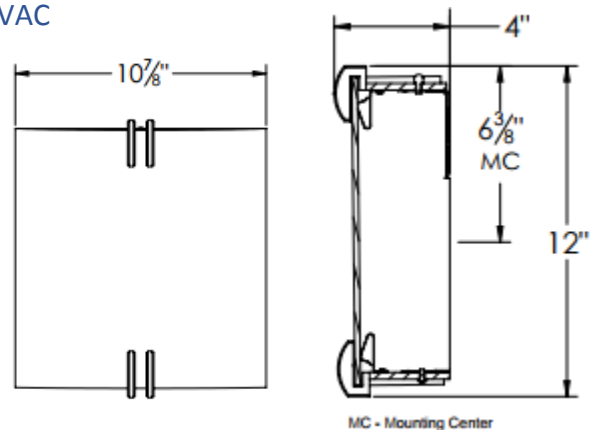

Construction:

- Back plate is die-formed of 22-gauge steel
- Standard mounting holes and hardware are included
- Power supply connections must be made inside a junction box (not included)

Finish:

- Back plate is finished in lighting grade white baked gloss enamel paint
- Decorative accents are polished chrome

Diffuser:

- Diffuser is .156in thick frosted white slumped glass

Lamping:

- Fixture includes LED modules producing 1400 source lumens
- 2700K or 3000K (CCT)
- Rated for 50,000 hrs., 90 CRI

Electrical:

- Direct wired with a low voltage electronic LED driver rated for 120-277V universal voltage
- Constant current LED driver is 0-10 VAC, dimmable 120 VAC