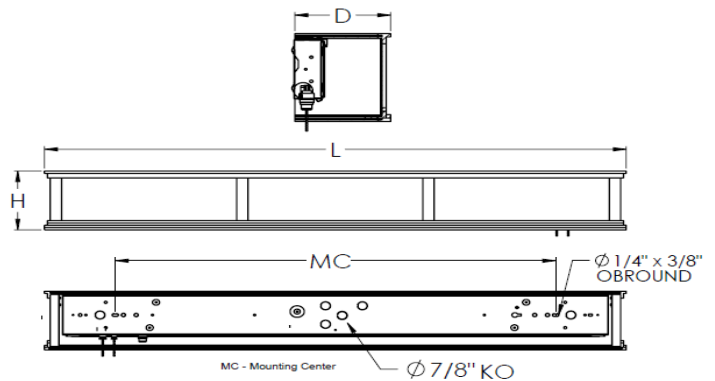

Construction:

The ballast/wiring channel is formed from 22-gauge steel and is provided with obround mounting slots and wiring access. An internal divider provides separate lamp compartments for controlled up light and down light. The decorative frame is fabricated from solid wood. Fixture can mount horizontally only. Power connections can be made in the fixture wiring channel or in a standard junction box (not included).

Lamping:

For use with (3) T8 linear lamps, not included.

Electrical (LED):

The unit is wired with two UL recognized LED Drivers. The shorter length fixtures produce 1350 source lumens upward, and 2700 down, while the longer fixtures provide 1800 source lumens upward and 3600 down. Four position pull switch (on up, on down, on both, all off) are standard and located near the right side of the fixture. LED nightlight with on/off control pull-switch is included.