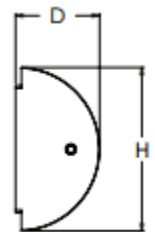

Diffuser:

Diffuser assembly consists of metal endcaps with a plated satin nickel finish

Diffuser is .100in thick smooth white acrylic

Diffuser ends attach with thumb screws