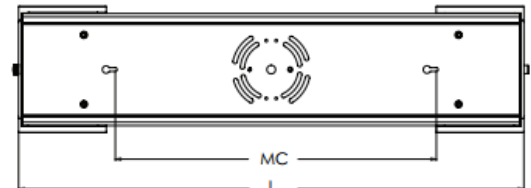

### Lamping:

Fixture includes LEDs capable of producing

24in - 18W = 1170 Source lumens

36in - 27W = 1900 Source lumens

48in - 36W = 2700 Source lumens

Rated for 50,000 hrs. LED life