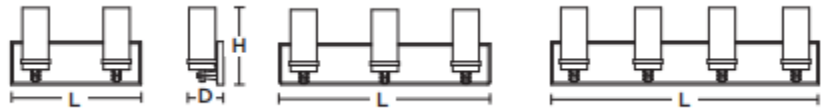

Electrical:

- This unit is direct wired with a constant current LED driver rated for 120VAC
- Compatible with residential TRIAC and ELV dimming