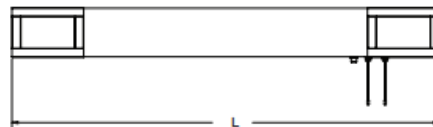

Construction:

- The light wiring channel is formed from 22-gauge steel and is provided with keyhole mounting slots and wiring access.
- An internal divider provides separate lamp compartments for controlled up light and down light. The decorative bands are stamped steel and glued to the diffuser.
- Fixture can mount horizontally only.
- Power connections can be made in the fixture wiring channel or in a standard junction box (not included).

Finish:

- Metal ends are walnut finish.
- Internal housing is finished in a lighting grade baked white enamel.

Diffuser:

- Diffuser is 0.070" thick matte white acrylic for the down light and a white linen pattern acrylic front.
- Frame mounts to electrical channel with two decorative screws.