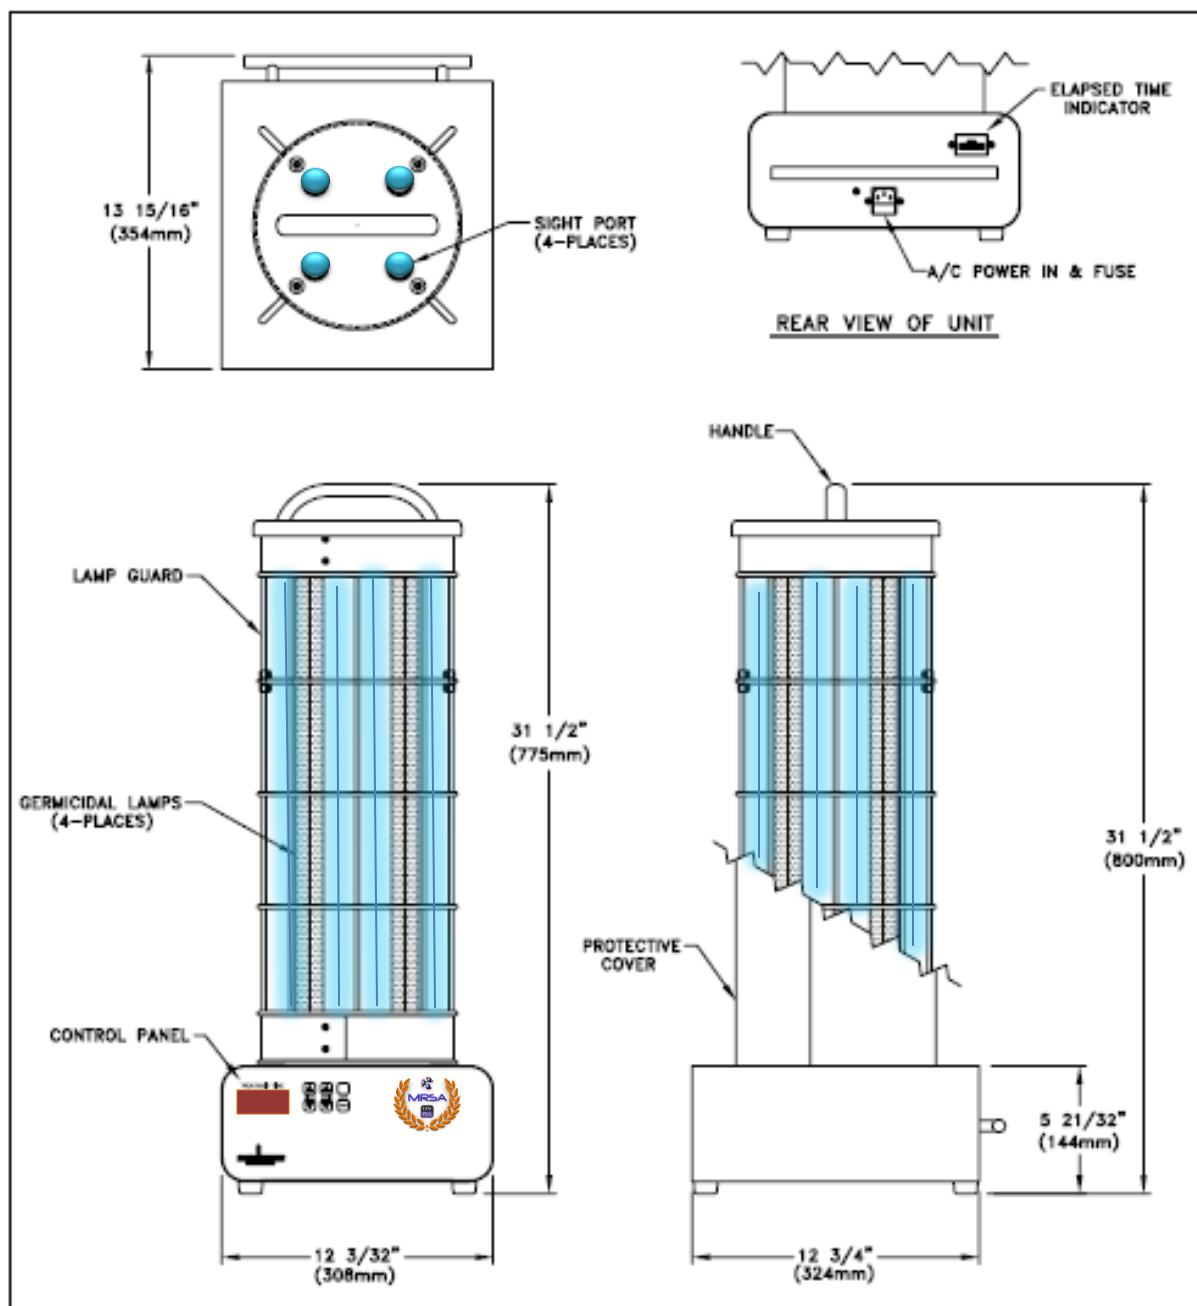

The Obelisk™ UV Sanitizer can be easily carried from one room to the next while the lamps are always protected by our high quality stainless steel cover.

The Obelisk™ also comes with four ultra-sensitive bacterial verification test kits and our variable mobile stand which is essential when elevated heights are required. Rooms with beds are best treated when the Obelisk™ is raised.

<b>Model:</b>		55-120	55-220	55-220R
<b>Volts:</b>		120V	220-240V	220-240V RoHS
<b>Amps:</b>		2.25A	1.3A	1.3A
<b>Hertz:</b>		50/60Hz	50-60Hz	50-60HZ
<b>Maximum Treatment Time:</b>		24 hours		
<b>Maximum Room Size:</b>		58' L x 58'W x 20'H		
<b>Weight:</b>		22 lbs.		
<b>Dimensions:</b>	<b>Length (inches)</b>	12 3/4"		
	<b>Width (inches)</b>	12 3/32"		
	<b>Height (inches)</b>	30 1/2"		
<b>Lamp Data:</b>	<b>Lamp Model:</b>	559-2		
	<b>Number of Lamps:</b>	4		
	<b>Power Consumption: (Watts/Lamps)</b>	55W (220W Total)		
	<b>Ultraviolet Output: (Watts/Lamps)</b>	21W (84W Total)		
	<b>Average Effective Life: (Hours)</b>	10,000		