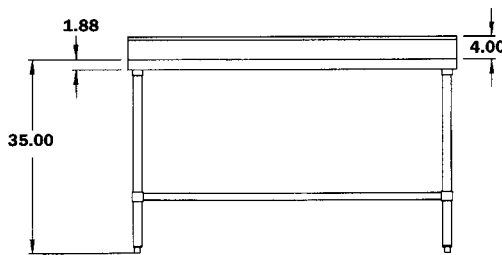

# DIMENSIONAL SPECIFICATIONS

TGBX SERIES 4" & 10" Backsplash, Galv. Legs and Crossbracing

- Tables over 72" in length are shipped with six legs.
- All feet have a full 1" adjustability.
- Crossbracing is fully adjustable.

A Width	B Length	ECONOMY 16GA 430 Model #	DELUX 16GA 304 Model #	PREMIUM 14GA 304 Model #	AEROSPEC 14GA 304 Model #	Ship Weight	Cubic Feet
---------	----------	--------------------------------	------------------------------	--------------------------------	---------------------------------	-------------	------------

## 24" WIDE

24	24	4TGBX-2424	3TGBX-2424	2TGBX-2424	1TGBX-2424	50	3
24	30	4TGBX-2430	3TGBX-2430	2TGBX-2430	1TGBX-2430	55	3
24	36	4TGBX-2436	3TGBX-2436	2TGBX-2436	1TGBX-2436	66	4
24	48	4TGBX-2448	3TGBX-2448	2TGBX-2448	1TGBX-2448	81	5
24	60	4TGBX-2460	3TGBX-2460	2TGBX-2460	1TGBX-2460	95	7
24	72	4TGBX-2472	3TGBX-2472	2TGBX-2472	1TGBX-2472	113	8
24	84	4TGBX-2484	3TGBX-2484	2TGBX-2484	1TGBX-2484	135	9
24	96	4TGBX-2496	3TGBX-2496	2TGBX-2496	1TGBX-2496	150	11
24	108	4TGBX-24108	3TGBX-24108	2TGBX-24108	1TGBX-24108	165	12
24	120	4TGBX-24120	3TGBX-24120	2TGBX-24120	1TGBX-24120	268	13
24	132	4TGBX-24132	3TGBX-24132	2TGBX-24132	1TGBX-24132	301	15
24	144	4TGBX-24144	3TGBX-24144	2TGBX-24144	1TGBX-24144	316	16

All dimensions are typical (tol. ±1/8"). • For Accessories and Options see pages TS-5A & TS-5B.