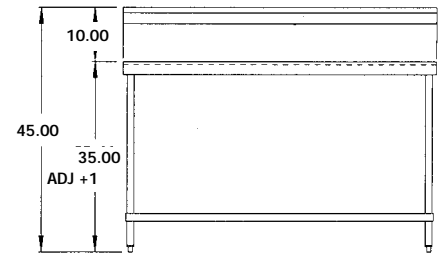

# DIMENSIONAL SPECIFICATIONS

TGBX SERIES 4" & 10" Backsplash, Galv. Legs and Crossbracing

- Tables over 72" in length are shipped with six legs.
- All feet have a full 1" adjustability.
- Crossbracing is fully adjustable.

A Width	B Length	ECONOMY 16GA 430 Model #	DELUX 16GA 304 Model #	PREMIUM 14GA 304 Model #	AEROSPEC 14GA 304 Model #	Ship Weight	Cubic Feet
---------	----------	--------------------------------	------------------------------	--------------------------------	---------------------------------	-------------	------------

## 24" WIDE

24	24	4TGBX-2424	3TGBX-2424	2TGBX-2424	1TGBX-2424	50	3
24	30	4TGBX-2430	3TGBX-2430	2TGBX-2430	1TGBX-2430	55	3
24	36	4TGBX-2436	3TGBX-2436	2TGBX-2436	1TGBX-2436	66	4
24	48	4TGBX-2448	3TGBX-2448	2TGBX-2448	1TGBX-2448	81	5
24	60	4TGBX-2460	3TGBX-2460	2TGBX-2460	1TGBX-2460	95	7
24	72	4TGBX-2472	3TGBX-2472	2TGBX-2472	1TGBX-2472	113	8
24	84	4TGBX-2484	3TGBX-2484	2TGBX-2484	1TGBX-2484	135	9
24	96	4TGBX-2496	3TGBX-2496	2TGBX-2496	1TGBX-2496	150	11
24	108	4TGBX-24108	3TGBX-24108	2TGBX-24108	1TGBX-24108	165	12
24	120	4TGBX-24120	3TGBX-24120	2TGBX-24120	1TGBX-24120	268	13
24	132	4TGBX-24132	3TGBX-24132	2TGBX-24132	1TGBX-24132	301	15
24	144	4TGBX-24144	3TGBX-24144	2TGBX-24144	1TGBX-24144	316	16

All dimensions are typical (tol. ±1/8"). • For Accessories and Options see pages TS-5A & TS-5B.