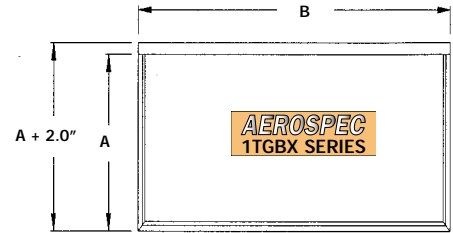

# DIMENSIONAL SPECIFICATIONS

TGBX SERIES 4" & 10" Backsplash, Galv. Legs and Crossbracing

- Tables over 72" in length are shipped with six legs.
- All feet have a full 1" adjustability.
- Crossbracing is fully adjustable.

A Width	B Length	ECONOMY 16GA 430 Model #	DELUX 16GA 304 Model #	PREMIUM 14GA 304 Model #	AEROSPEC 14GA 304 Model #	Ship Weight	Cubic Feet
---------	----------	--------------------------------	------------------------------	--------------------------------	---------------------------------	-------------	------------

All dimensions are typical (tol. ±1/8"). • For Accessories and Options see pages TS-5A & TS-5B.